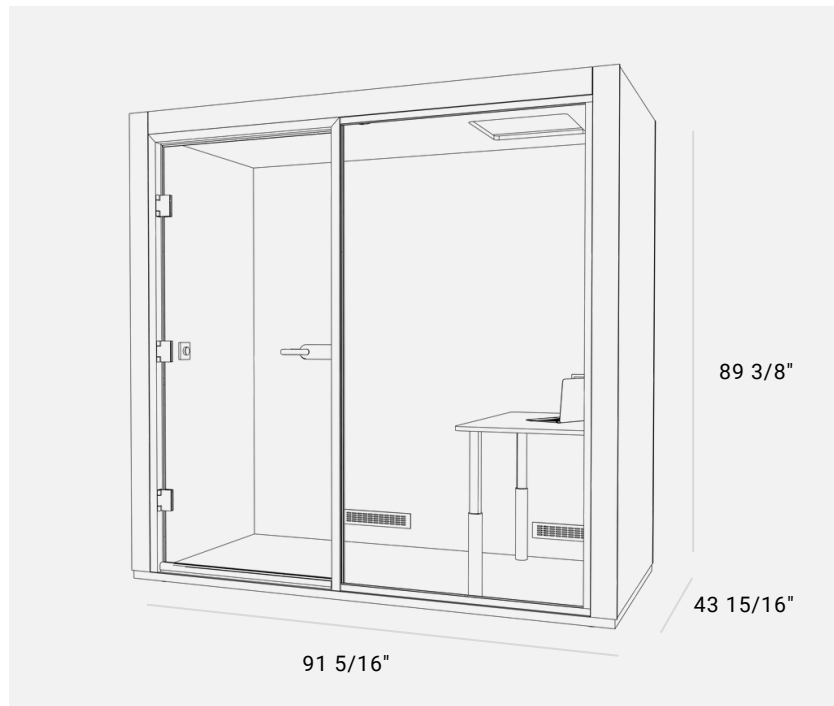

Silver

TABLE

Oak

CARPET

Dark grey

JUUNOO Focus 1

Technical data sheet

Exterior dimensions	(W x D x H) 91 5/16" x 43 15/16" x 89 3/8"
Height tolerance for leveling feet	±1/2"
Interior dimensions	(W x D x H) 83 1/16" x 37 15/16" x 82 3/16"
Doorway	(W x H) 35" x 80 1/8"
Desktop dimensions	(W x D) 37 3/8" x 23 5/8"
Desk height	29 1/8"

Acoustics	30 dB
Airflow	Multiple fans refresh air every 60 seconds
Lighting	Adjustable light dimmer up to 2000 lm
Power usage	50 W ~ (0.050 kwh) while in use / 1.2 W standby
Power requirements	120V min., 3 prong plug
Power cord length	84" / 2134 mm
Wall outlets	2 power socket, 1 USB-A, 1 USB-C
Capacity (person)	1
Total weight	470 kg / 1036 lb
Warranty coverage	2-year protection