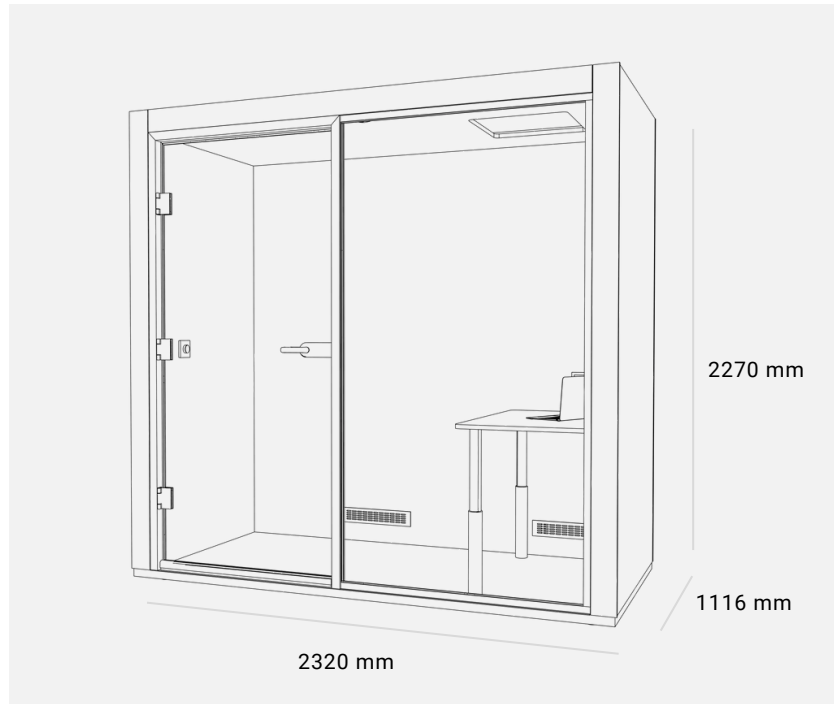

Silver

TABLE

Oak

CARPET

Dark grey

JUUNOO Focus 1

Technical data sheet

Exterior dimensions	(W x D x H) 2320 mm x 1116 mm x 2270 mm
Height tolerance for leveling feet	±12.7 mm
Interior dimensions	(W x D x H) 2110 mm x 963 mm x 2088 mm
Doorway	(W x H) 890 mm x 2035 mm
Desktop dimensions	(W x D) 950 mm x 600 mm
Desk height	740 mm

Acoustics	30 dB
Airflow	Multiple fans refresh air every 60 seconds
Lighting	Adjustable light dimmer up to 2000 lm
Power usage	50 W ~ (0.050 kwh) while in use / 1.2 W standby
Power requirements	230V min., 3 prong plug
Power cord length	2134 mm
Wall outlets	2 power socket, 1 USB-A, 1 USB-C
Capacity (person)	1
Total weight	410 kg
Warranty coverage	2-year protection