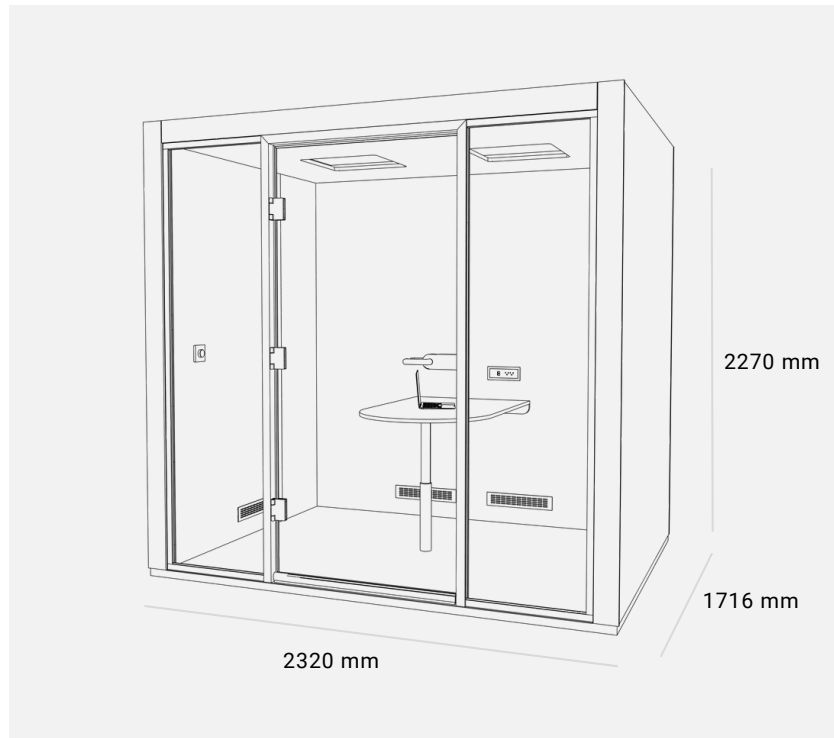

Silver

TABLE

Oak

CARPET

Dark grey

JUUNOO Connect 4

Technical data sheet

Exterior dimensions	(W x D x H) 2320 mm x 1716 mm x 2270 mm
Height tolerance for leveling feet	±12.7 mm
Interior dimensions	(W x D x H) 2110 mm x 1563 mm x 2088 mm
Doorway	(W x H) 890 mm x 2035 mm
Desktop dimensions	(W x D) 720 mm x 1120 mm
Desk height	740 mm

Acoustics	30 dB
Airflow	Multiple fans refresh air every 60 seconds
Lighting	Adjustable light dimmer up to 4000 lm
Power usage	100 W ~ (0.100 kwh) while in use / 1.2 W standby
Power requirements	230V min., 3 prong plug
Power cord length	2134 mm
Wall outlets	2 power socket, 1 USB-A, 1 USB-C
Capacity (person)	4
Total weight	570 kg
Warranty coverage	2-year protection