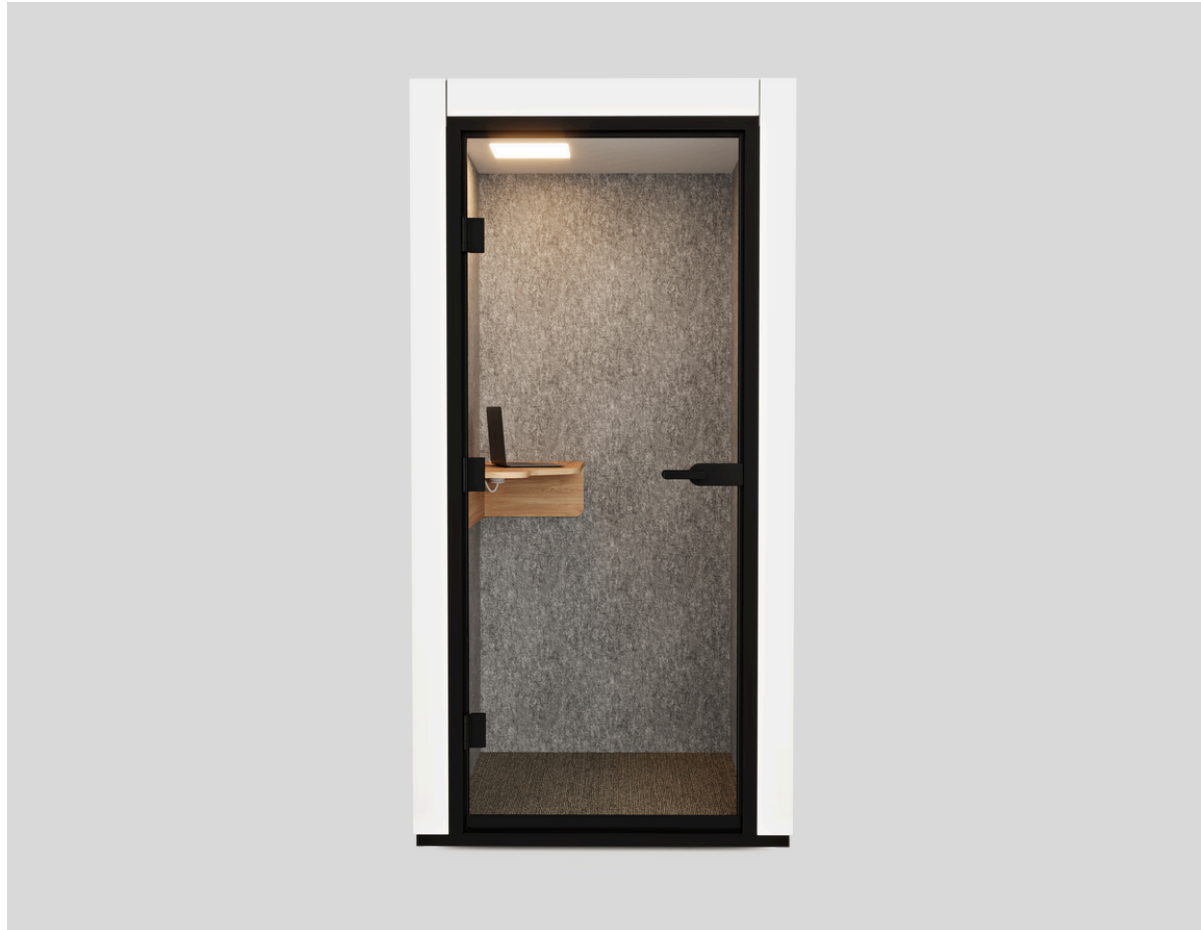

JUUNOO Call 1

€4.995

Features & materials

ACOUSTICS

30 dB sound reduction helps tune out distractions and maintain privacy.

LIGHTING

Adjustable dimmer provides the perfect light for any task.

PREMIUM QUALITY

Manufactured in Europe using sustainably sourced materials.

VENTILATION

Multi-fan system refreshes air in the pod every minute for a cool and comfy space.

CONNECTIVITY

Thoughtfully placed AC and USB ports give you all the power you need.

EXTERIOR OPTIONS

White

Black

DOOR FRAME

Black

FELT

Silver

TABLE

Oak

CARPET

Dark grey